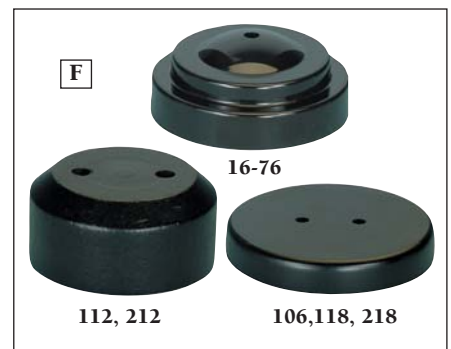

G. Flags of the UN Member Nations Set

Empire Brand flags 4" x 6" mounted on black staffs with gilt spearheads.

217200 Set of 192 Flags (base extra)

217203 Blue Wooden Base

NOTE: Set price subject to change reflecting changes in UN membership.