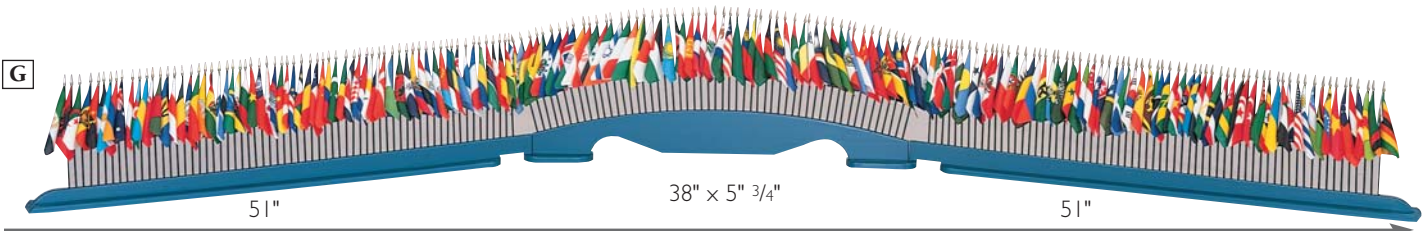

US FLAGS & SETS

STATE FLAGS

SMALL FLAGS & DESK SETS

MARINE FLAGS

INTERNATIONAL FLAGS

CUSTOM FLAGS

DECORATIONS

HARDWARE & SMALL POLES

IN GROUND POLES