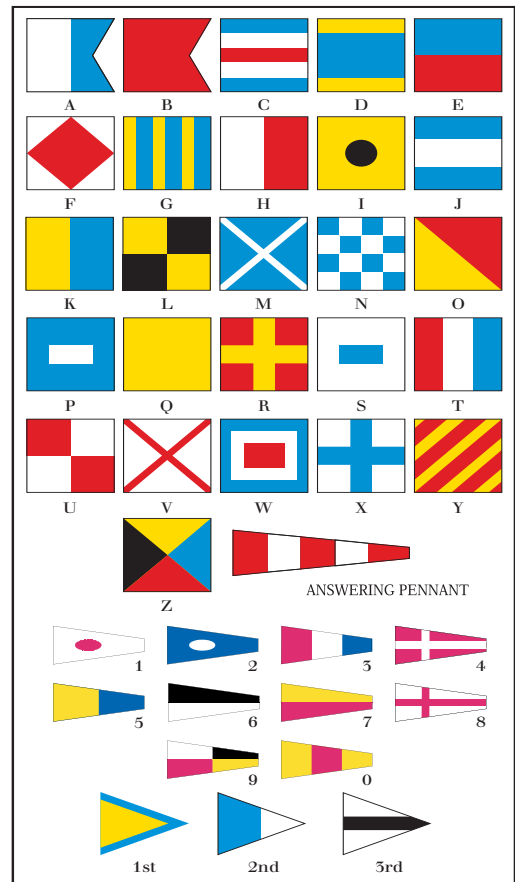

International Code of Signals

FISH FLAGS

- 100% Nylon
- Clamshell Packaging
- Canvas Heading
- Use Indoors or Out and Brass Grommets

All are 12x18 in.