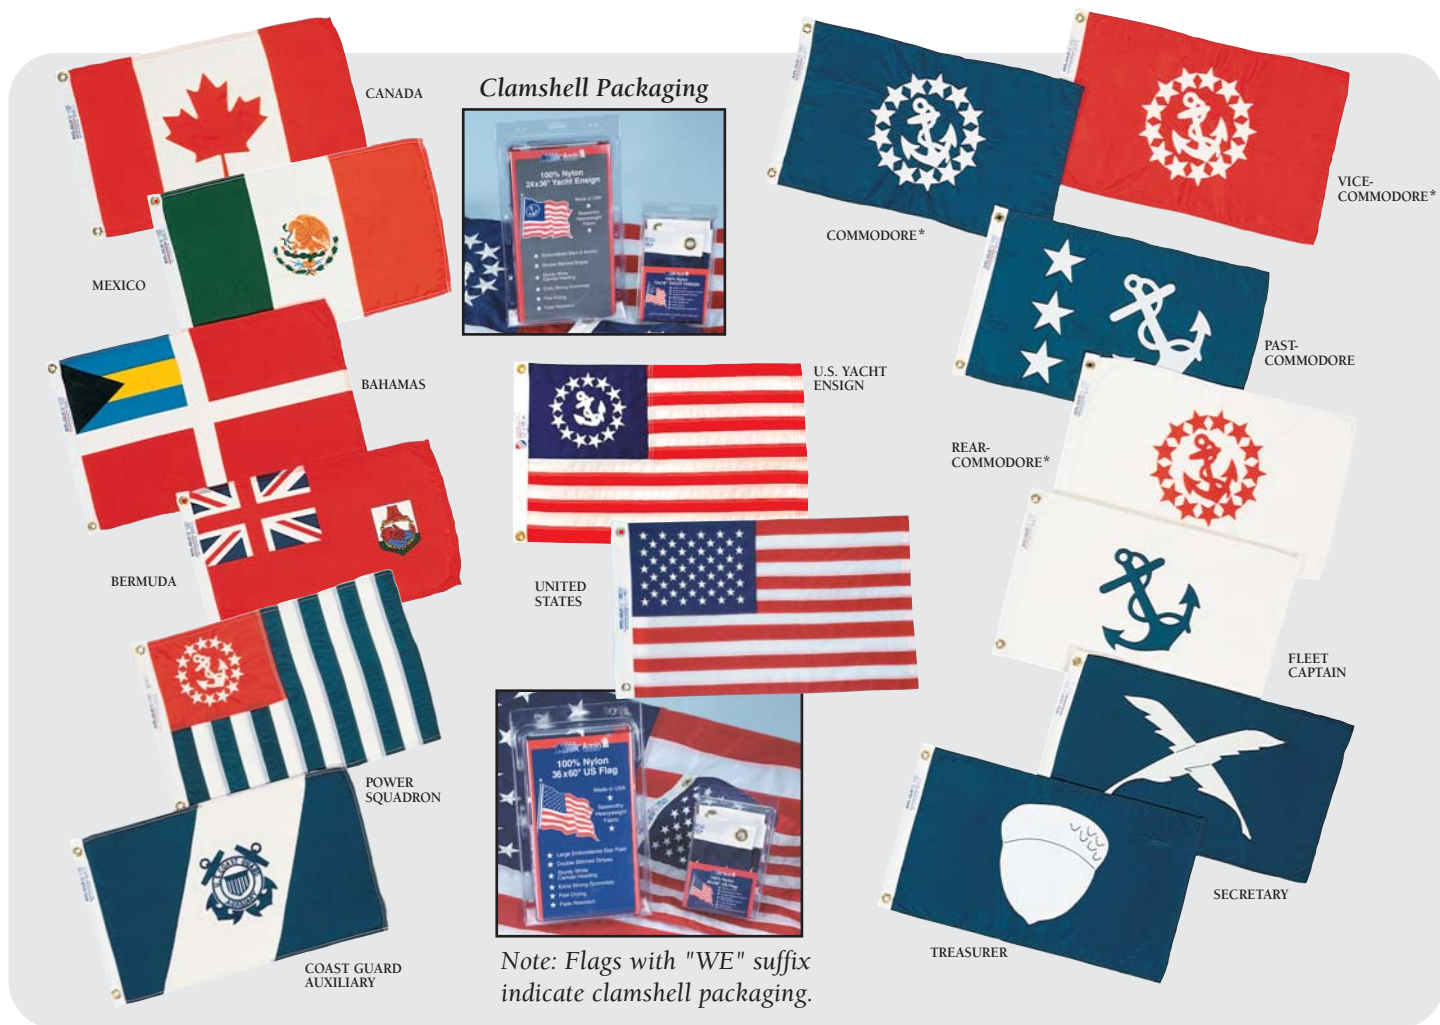

# { MARINE FLAGS }

US FLAGS & SETS  
STATE FLAGS  
SMALL FLAGS & DESK SETS  
**MARINE FLAGS**  
INTERNATIONAL FLAGS  
CUSTOM FLAGS  
DECORATIONS  
HARDWARE & SMALL POLES  
IN GROUND POLES

Note: Flags with "WE" suffix indicate clamshell packaging.

## UNITED STATES & FOREIGN FLAGS

- 100% Nyl-Glo - Duck Heading and Brass Grommets.

### United States (Anco dyed)

Item #	Size
002470	8 x 12"
002480	12 x 18"
002500	16 x 24"
002520	20 x 30"

United States (Embroidered Stars, Sewn Stripes)

Item #	Size
002600WE	12 x 18"
002610WE	16 x 24"
002620WE	20 x 30"
002420WE	2 x 3'
002440WE	2 1/2 x 4'
002460WE	3 x 5'
002220WE	4 x 6'
002270	5 x 8'