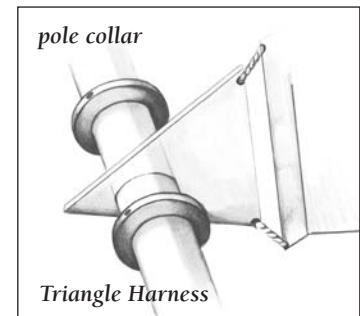

pole collar

Triangle Harness

Size

2' x 8'
2' x 12'
2' x 15'

Solid Colors

Royal Blue,
Yellow, Green,
Red & Orange

The Wave

Yellow &
Royal Blue or
Red & Green

Freedom-

Stars & Stripes
Design

US FLAGS & SETS

STATE FLAGS

SMALL FLAGS & DESK SETS

MARINE FLAGS

INTERNATIONAL FLAGS

CUSTOM FLAGS

DECORATIONS

HARDWARE & SMALL POLES

IN GROUND POLES