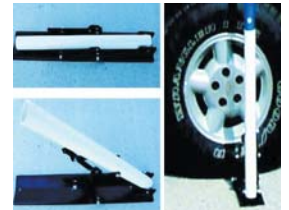

Strong steel base

16ft. supplied with wheel base

NYLON SAND SLEEVE

Use instead of the ground spike or ground sleeve for sandy areas and areas where soil is loose.

Item#
1153

GROUND SPIKE

For quick and easy short term installation use this heavy-duty steel ground spike. Black powder-coated. For use with fiberglass flagpoles only.

Item#
897